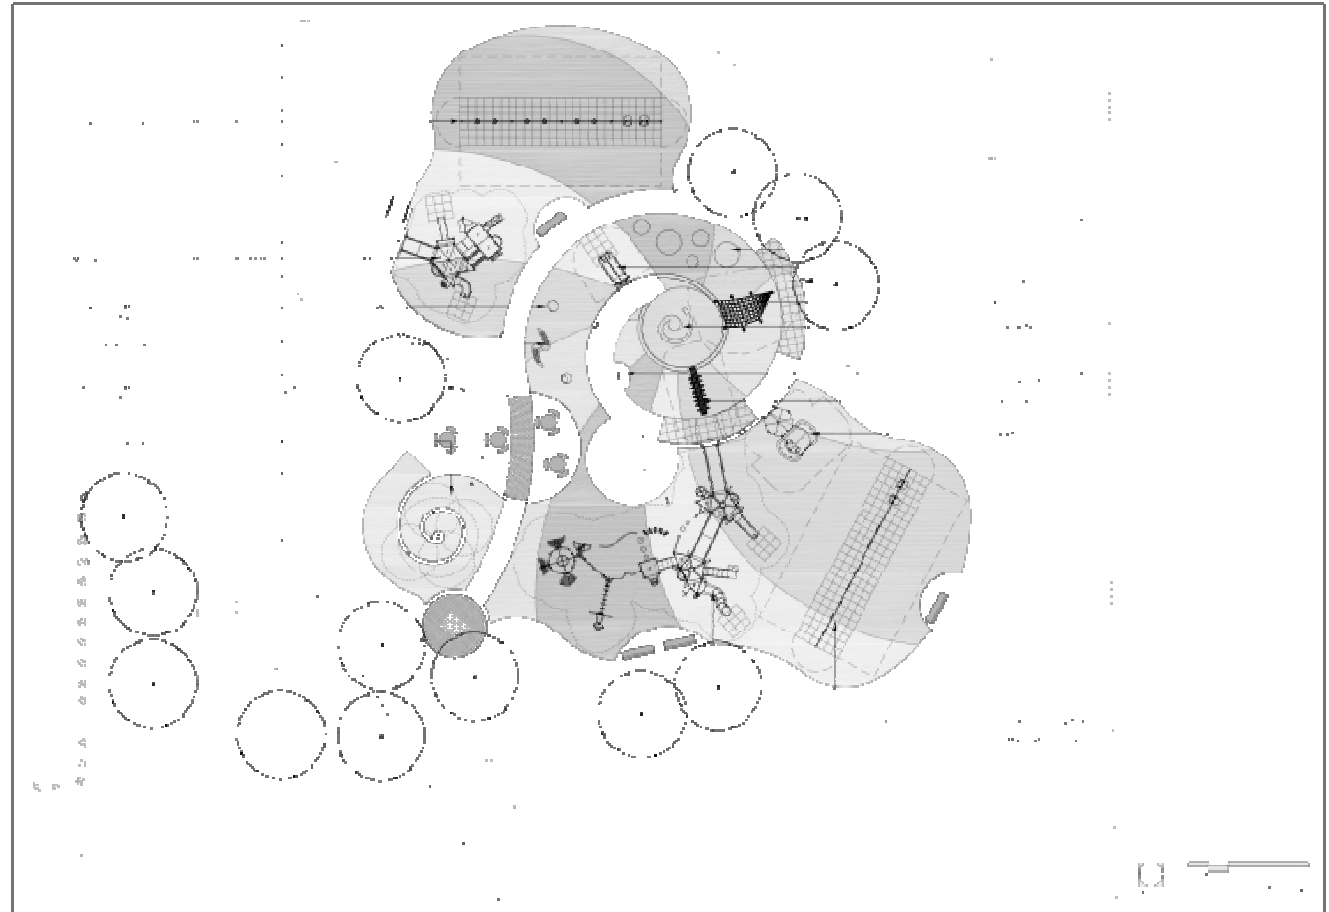

Chris Gent | Landscape Studio

Urban Design | Landscape Architecture

| Projects, Park |

Mount Greenwood Park
Playground
Chicago Park District

Chris Gent | Landscape Studio