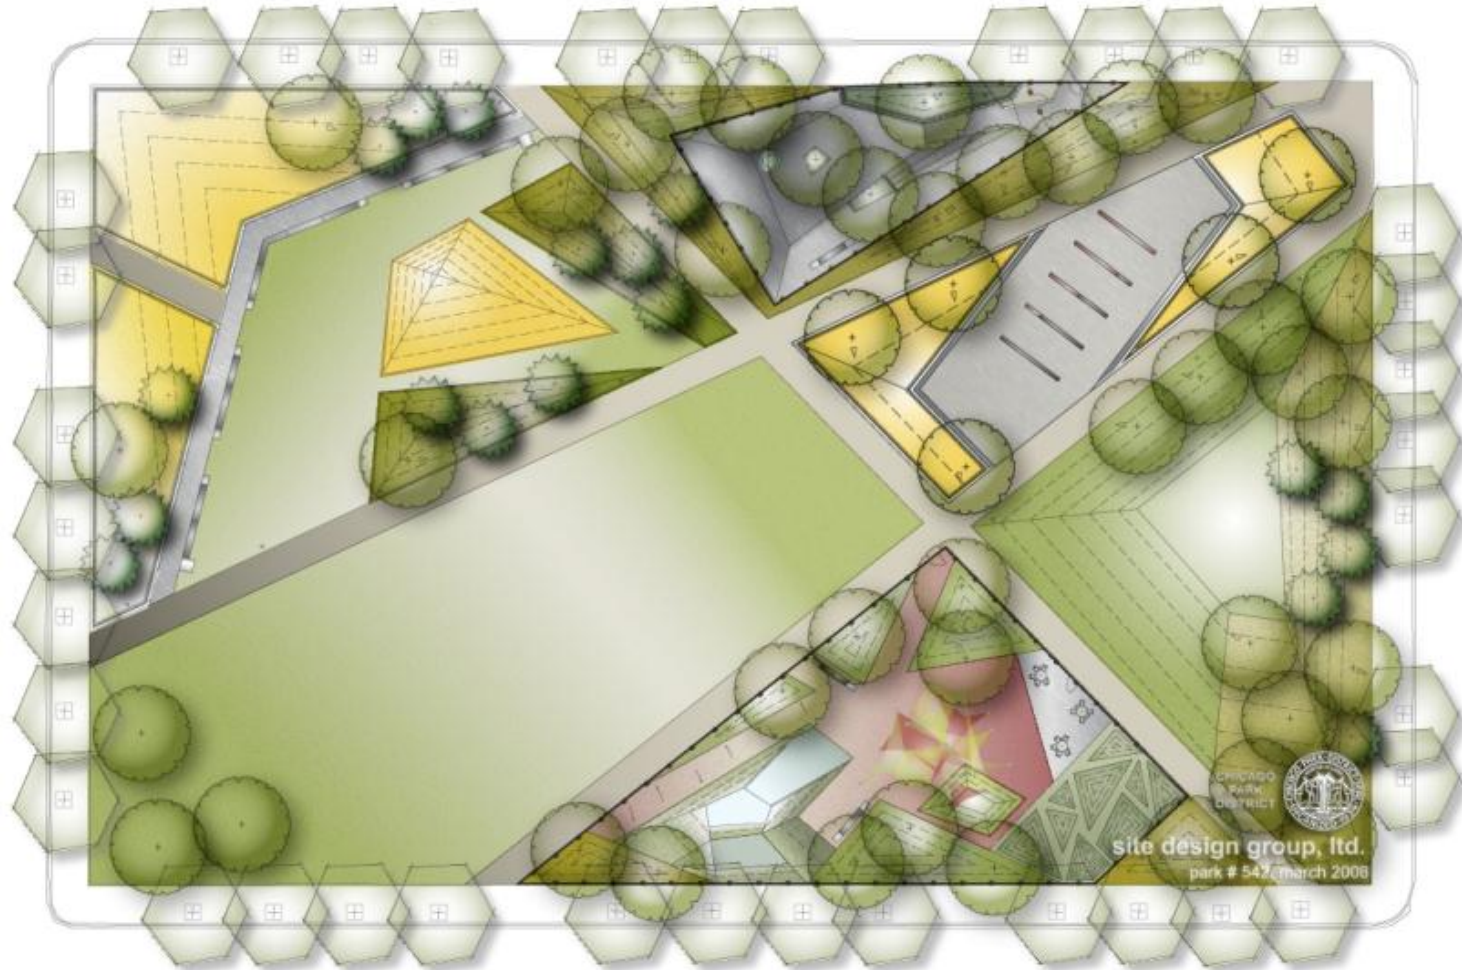

Chris Gent | Landscape Studio

| Projects, Park |

Urban Design | Landscape Architecture

Mary Bartelme Park Chicago Park District

Design | Lead:

- Coordination of site needs: remediation plan and acquisition
- Lead design consultant, amending outsourced design to Park District standards
- Led public involvement process: elected officials, neighborhood organizations and community members
- Played key role in acquisition of funds
- Elevated CPD's new park design standards to embrace sustainability

Chris Gent | Landscape Studio

Client: Chicago Park District

Date: 2005 – 2010

Budget: \$5,250,000

Design Firm: Site Design Group

Mary Bartelme Park is located on the site of a former infirmary in Chicago's West Loop, an area that is rapidly changing from gritty industrial uses to crowded midrise condominiums. This 2.6-acre, one block park provides crucial green space for the West Loop community. Working closely with community members during design development and site programming, CG|LS lead designer, Gent, created a modern identity for the new neighborhood.

Chris Gent | Landscape Studio

Urban Design | Landscape Architecture

| Projects, Park |

Mary Bartelme Park
Chicago Park District

Chris Gent | Landscape Studio

SITE PLAN BY SITE DESIGN GROUP

Chris Gent | Landscape Studio

Urban Design | Landscape Architecture

| Projects, Park |

Mary Bartelme Park
Chicago Park District

Chris Gent | Landscape Studio

AERIAL BY SITE DESIGN GROUP

Chris Gent | Landscape Studio

Urban Design | Landscape Architecture